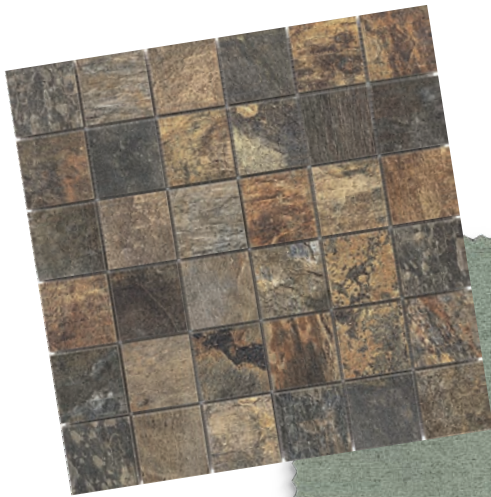

Terrazzo

Travertin

STYLE
nature

OUR PASSION YOUR LIFE

SOTTOCER[®]
CERAMIC TILES

SOTTOCER
Zottegem - Belgium
Onda - Spain
+32 9 367 95 31
info@sottocer.eu

CUBICS
Grey

49,90€/m²