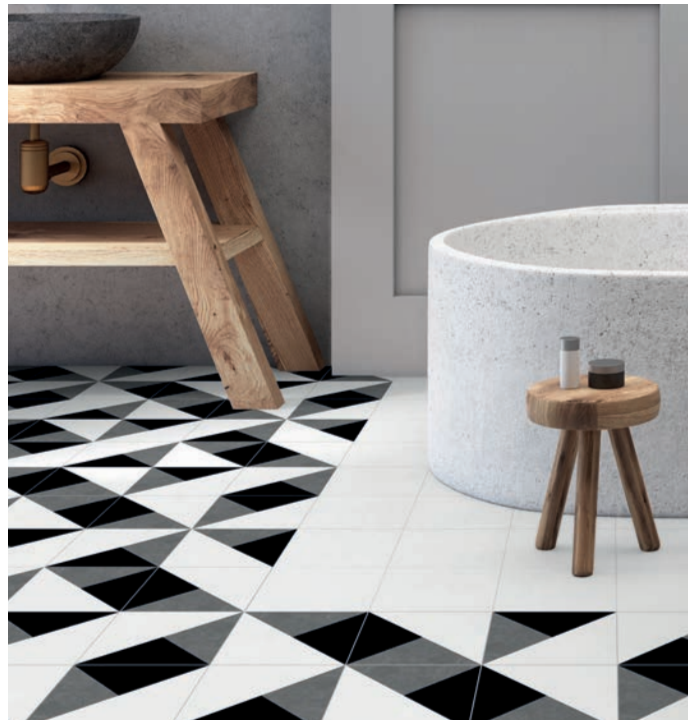

Terrazzo

Travertin

STYLE
nature

OUR PASSION YOUR LIFE

SOTTOCER[®]
CERAMIC TILES

SOTTOCER
Zottegem - Belgium
Onda - Spain
+32 9 367 95 31
info@sottocer.eu

CUBICS
Grey

49,90€/m²