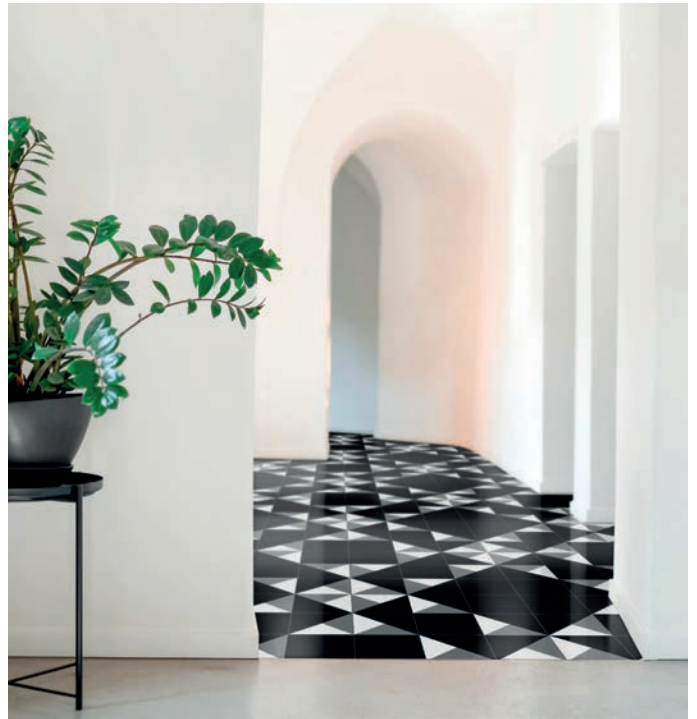

Terrazzo

Travertin

STYLE
nature

OUR PASSION YOUR LIFE

SOTTOCER[®]
CERAMIC TILES

SOTTOCER
Zottegem - Belgium
Onda - Spain
+32 9 367 95 31
info@sottocer.eu

CUBICS
Grey

49,90€/m²