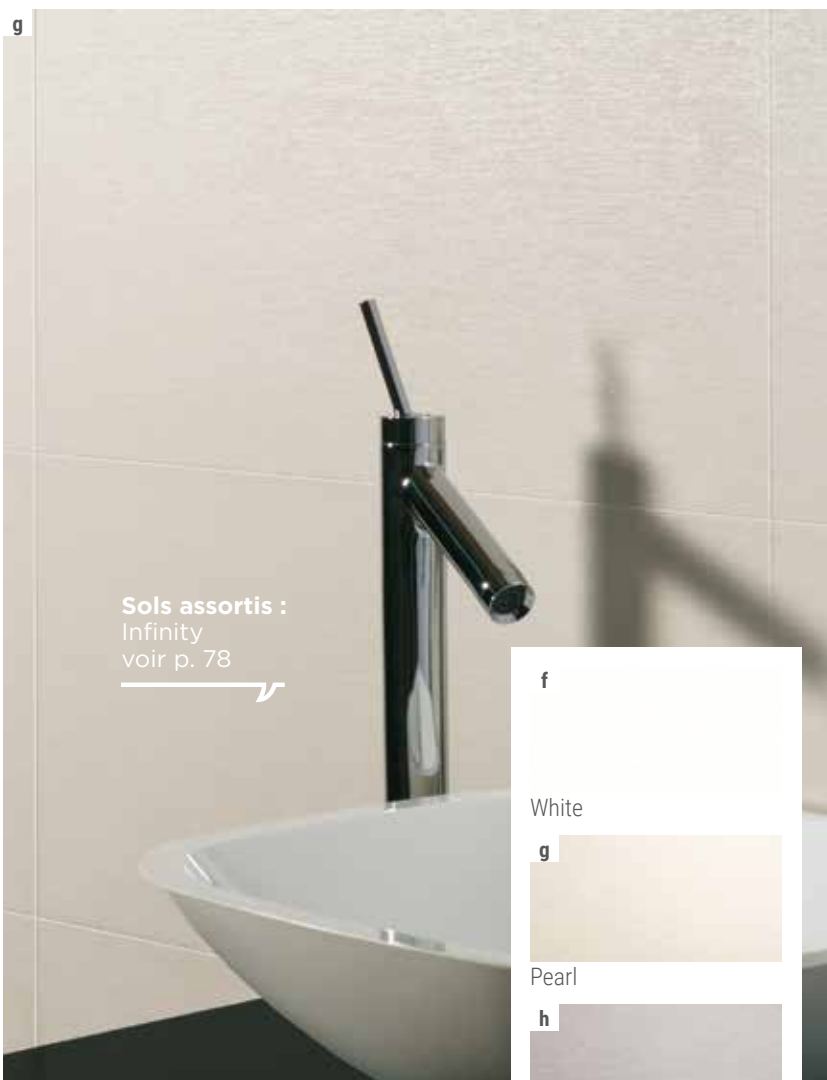

f White

g Pearl

h Basic Grey

Sols assortis :
Infinity
voir p. 78